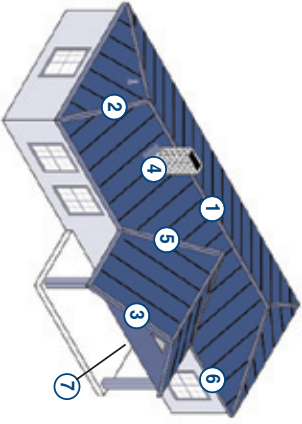

RESIDENTIAL FLASHING AND ACCESSORY PROFILES

13" Step Ridge/Hip Cover

10'-6" 53940

Ridge/Hip Cover

10'-2" 55006
26 Ga.

Gable Trim

10'-6" 42060

Pitch Break

10'-6" 53046

W-Valley

9 1 1/2" - 10'-6" 42079
11" - 10'-6" 43862

Eave Trim

10'-2" 55069
26 Ga.

16" Vented Soffit Panel

16'-6" 42970
(Aluminum)

16" Solid Soffit Panel

16'-6" 42971
(Aluminum)

Note: All products and colors not available at all locations. Please inquire.

10'-6" 42065

10'-6" 42078

10'-6" 42255

10'-6" 42043

10'-6" 42080

10'-6" 42332

10'-6" 42700

10'-6" 42988

8'-0" 10'-0" 12'-0"

10'-6" 42023

10'-6" 42274

10'-6" 42081

10'-6" 42071

10'-6" 42168
12'-6" 42166
14'-6" 42165
16'-6" 42167

10'-6" 53940

10'-2" 55006
26 Ga.

10'-6" 42060

10'-6" 53046

9 1 1/2" - 10'-6" 42079
11" - 10'-6" 43862

10'-2" 55069
26 Ga.

16'-6" 42970
(Aluminum)

16'-6" 42971
(Aluminum)

800.747.0012 • www.metalsales.us.com